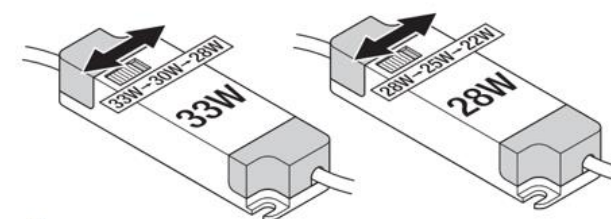

Panel COMFORT 600

Product Name	lm	Dimmable (DALI / ZB)	GTIN (EAN)	
PL CMFT 600 P 28W 830 PS	3640 / 3250 / 2900	No	4099854014192	new
PL CMFT 600 P 28W 840 PS	3640 / 3250 / 2900	No	4099854014215	new
PL CMFT 600 P 33W 830 PS	4320 / 3900 / 3640	No	4099854014864	new
PL CMFT 600 P 33W 840 PS	4320 / 3900 / 3640	No	4099854014888	new
PL CMFT 600 P 33W 865 PS	4320 / 3900 / 3640	No	4099854014901	new
PL CMFT 600 P 28W 830 DALIVR	3640	Yes	4099854014352	new
PL CMFT 600 P 28W 840 DALIVR	3640	Yes	4099854014505	new
PL CMFT 600 P 33W 830 DALIVR	4320	Yes	4099854014703	new
PL CMFT 600 P 33W 840 DALIVR	4320	Yes	4099854014789	new
PL CMFT 600 P 33W 865 DALIVR	4320	Yes	4099854015410	new
PL CMFT 600 P 33W 840 ZBVR	4320	Yes	4099854015076	new

*

PS-Power Select	PANEL CMFT 33W			PANEL CMFT 28W		
W AC	33	30	28	28	25	22
lm	4320	3900	3640	3640	3250	2900