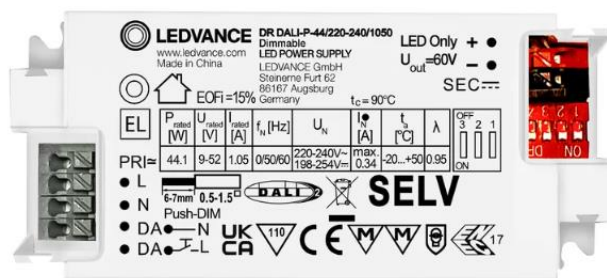

Panel Compact 1200x 300 / 1200x600

Product Name	lm	Dimmable (DALI)	GTIN (EAN)	
PL COMP 1200 V 33W 840	3630	No	4099854017162	new
PL COMP 1200 V 33W 840 U19	3630	No	4099854017209	new
PL COMP 1200x600 V 53W 840 U19	5830	No	4099854017643	new
PL COMP 1200 V 33W 840 DALI	3630	Yes	4099854017186	new
PL COMP 1200 V 32W 840 U19 DALI	3630	Yes	4099854017247	new
PL COMP 1200x600 V 53W 840 U19 DALI	5830	Yes	4099854017704	new

Panel Compact DALI now also available with LEDVANCE LED DRIVER DALI PERFORMANCE (1200x600 OSRAM OTI50 only)