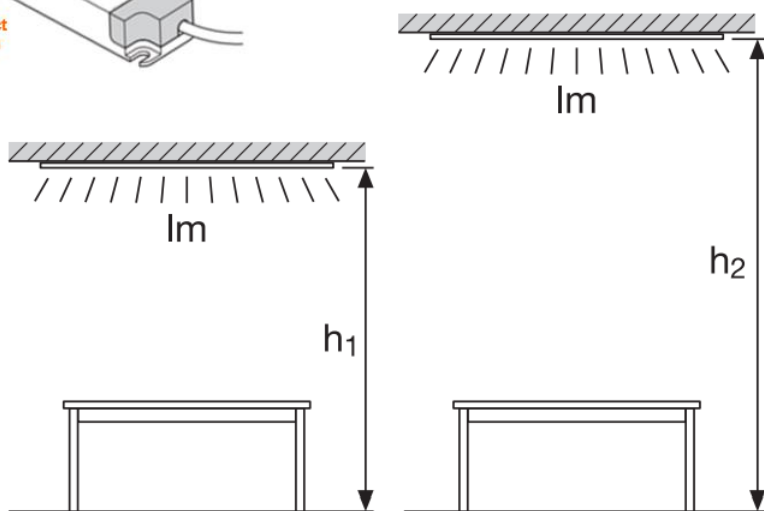

Power Select on driver

Included in all ON/OFF versions of Panel COMFORT CRI80

Advantages of Power Select (PS):

- **Lowers complexity:** only 2 instead of 3 power levels (compared to PL PFM)
- Gives the customer the **freedom to select** preferred lumen setting (e.g. different ceiling heights or end consumer preferences)
- **Comfortable access** on top of the driver and not inside the end caps
- Luminaire can be run on lower power to **increase energy savings**
- 28W/33W are **overlapping at 3640lm** which is the main lumen level. Gives the customer the option to choose the most price efficient version (28W) or 33W to be able to readjust lumen level after lumen degradation over time

PL Comfort with selectable Lumen (Power Select - PS):

33W	4320 / 3900 / 3640
28W	3640 / 3120 / 2900