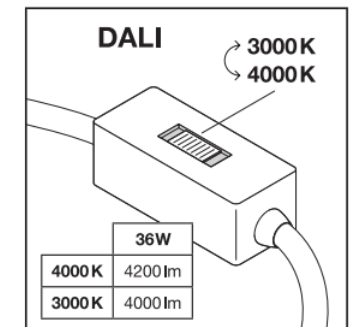

DALI: 2in1 concept, but stepless dimmable (DALI)

Product Name	GTIN (EAN)
PANEL COMFORT 625 P 36W 930/940 U19 DALIVR	4058075694521

		Lumen	lm/W
36W	4000K	4200	116
	3000K	4000	111