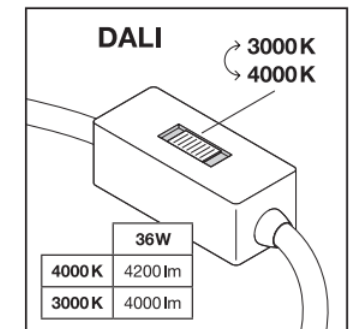

DALI: 2in1 concept, but stepless dimmable (DALI)

Product Name	GTIN (EAN)
PANEL COMFORT 600 P 36W 930/940 U19 DALIVR	4058075694507

		Lumen	lm/W
36W	4000K	4200	116
	3000K	4000	111