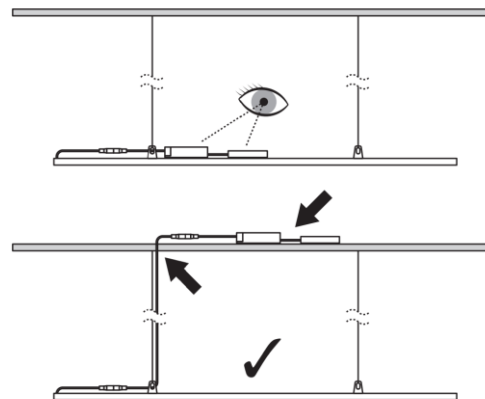

Improved suspension characteristics for a better visual appearance:

- More compact mechanical design: Only two suspensions are needed instead of 3.
- In combination with new Panel 1200 Cable Extension the driver can be hidden behind recessed ceilings