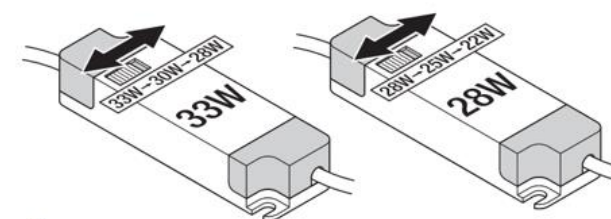

Panel COMFORT 600 UGR<19

Product Name	lm	Dimmable (DALI / ZB)	GTIN (EAN)	
PL CMFT 600 P 28W 830 U19 PS	3640 / 3250 / 2900	No	4099854014604	new
PL CMFT 600 P 28W 840 U19 PS	3640 / 3250 / 2900	No	4099854014628	new
PL CMFT 600 P 33W 830 U19 PS	4320 / 3900 / 3640	No	4099854015090	new
PL CMFT 600 P 33W 840 U19 PS	4320 / 3900 / 3640	No	4099854015113	new
PL CMFT 600 P 33W 865 U19 PS	4320 / 3900 / 3640	No	4099854015137	new
PL CMFT 600 P 28W 830 U19 DALIVR	3640	Yes	4099854014703	new
PL CMFT 600 P 28W 840 U19 DALIVR	3640	Yes	4099854014789	new
PL CMFT 600 P 33W 830 U19 DALIVR	4320	Yes	4099854015304	new
PL CMFT 600 P 33W 840 U19 DALIVR	4320	Yes	4099854015229	new
PL CMFT 600 P 33W 865 U19 DALIVR	4320	Yes	4099854015243	new
PL CMFT 600 P 33W 840 U19 ZBVR	4320	Yes	4099854014239	new

*

PS-Power Select	PANEL CMFT 33W			PANEL CMFT 28W		
W AC	33	30	28	28	25	22
lm	4320	3900	3640	3640	3250	2900