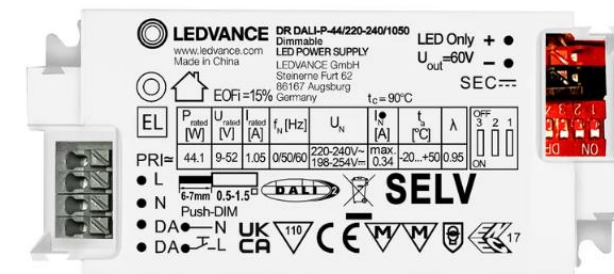

Panel Compact 600 / 625

Product Name	lm	Dimmable (DALI)	GTIN (EAN)	
PL COMP 600 V 33W 830	3630	No	4099854017742	new
PL COMP 600 V 33W 840	3630	No	4099854017902	new
PL COMP 600 V 33W 865	3630	No	4099854017940	new
PL COMP 600 V 33W 830 U19	3630	No	4099854017063	new
PL COMP 600 V 33W 840 U19	3630	No	4099854017223	new
PL COMP 600 V 33W 865 U19	3630	No	4099854017308	new
PL COMP 600 V 33W 830 DALI	3630	Yes	4099854017803	new
PL COMP 600 V 33W 840 DALI	3630	Yes	4099854017926	new
PL COMP 600 V 33W 865 DALI	3630	Yes	4099854017025	new
PL COMP 600 V 33W 830 U19 DALI	3630	Yes	4099854017100	new
PL COMP 600 V 33W 840 U19 DALI	3630	Yes	4099854017261	new
PL COMP 600 V 33W 865 U19 DALI	3630	Yes	4099854017322	new
PL COMP 625 V 33W 840	3630	No	4099854017407	new
PL COMP 625 V 33W 840 U19	3630	No	4099854017469	new
PL COMP 625 V 33W 840 DALI	3630	Yes	4099854017421	new
PL COMP 625 V 33W 840 U19 DALI	3630	Yes	4099854017483	new

Panel Compact DALI now also available with LEDVANCE LED DRIVER DALI PERFORMANCE