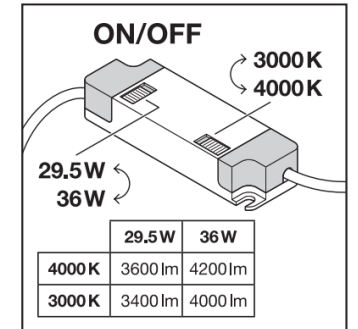

Panel Comfort 625 CRI90

ON/OFF: 4in1 concept

Product Name	GTIN (EAN)
PANEL COMFORT 625 P 36W 930/940 U19 CPS	4058075694484

		Lumen	lm/W
29.5W	4000K	3600	122
	3000K	3400	115
36W	4000K	4200	116
	3000K	4000	111