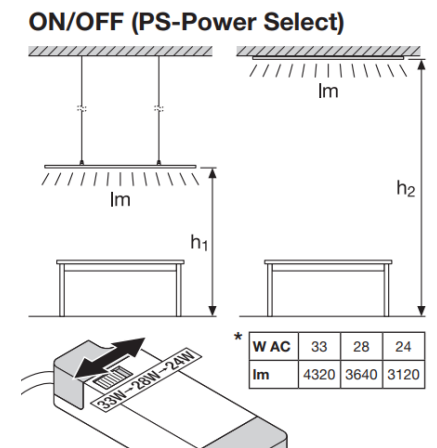

Panel Comfort 1200x300

Product Name	lm	Dimmable (DALI / ZB)	GTIN (EAN)	
PL CMFT 1200 P 33W 830 PS	4320 / 3640 / 3120	No	4099854002731	new
PL CMFT 1200 P 33W 840 PS	4320 / 3640 / 3120	No	4099854003981	new
PL CMFT 1200 P 33W 830 U19 PS	4320 / 3640 / 3120	No	4099854004087	new
PL CMFT 1200 P 33W 840 U19 PS	4320 / 3640 / 3120	No	4099854004100	new
PL CMFT 1200 P 33W 830 DALIVR	4320	Yes	4099854004001	new
PL CMFT 1200 P 33W 840 DALIVR	4320	Yes	4099854004049	new
PL CMFT 1200 P 33W 830 U19 DALIVR	4320	Yes	4099854004124	new
PL CMFT 1200 P 33W 840 U19 DALIVR	4320	Yes	4099854004162	new