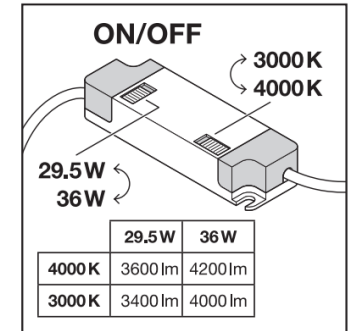

Panel Comfort 600 CRI90

ON/OFF: 4in1 concept

Product Name	GTIN (EAN)
PANEL COMFORT 600 P 36W 930/940 U19 CPS	4058075694460

		Lumen	lm/W
29.5W	4000K	3600	122
	3000K	3400	115
36W	4000K	4200	116
	3000K	4000	111